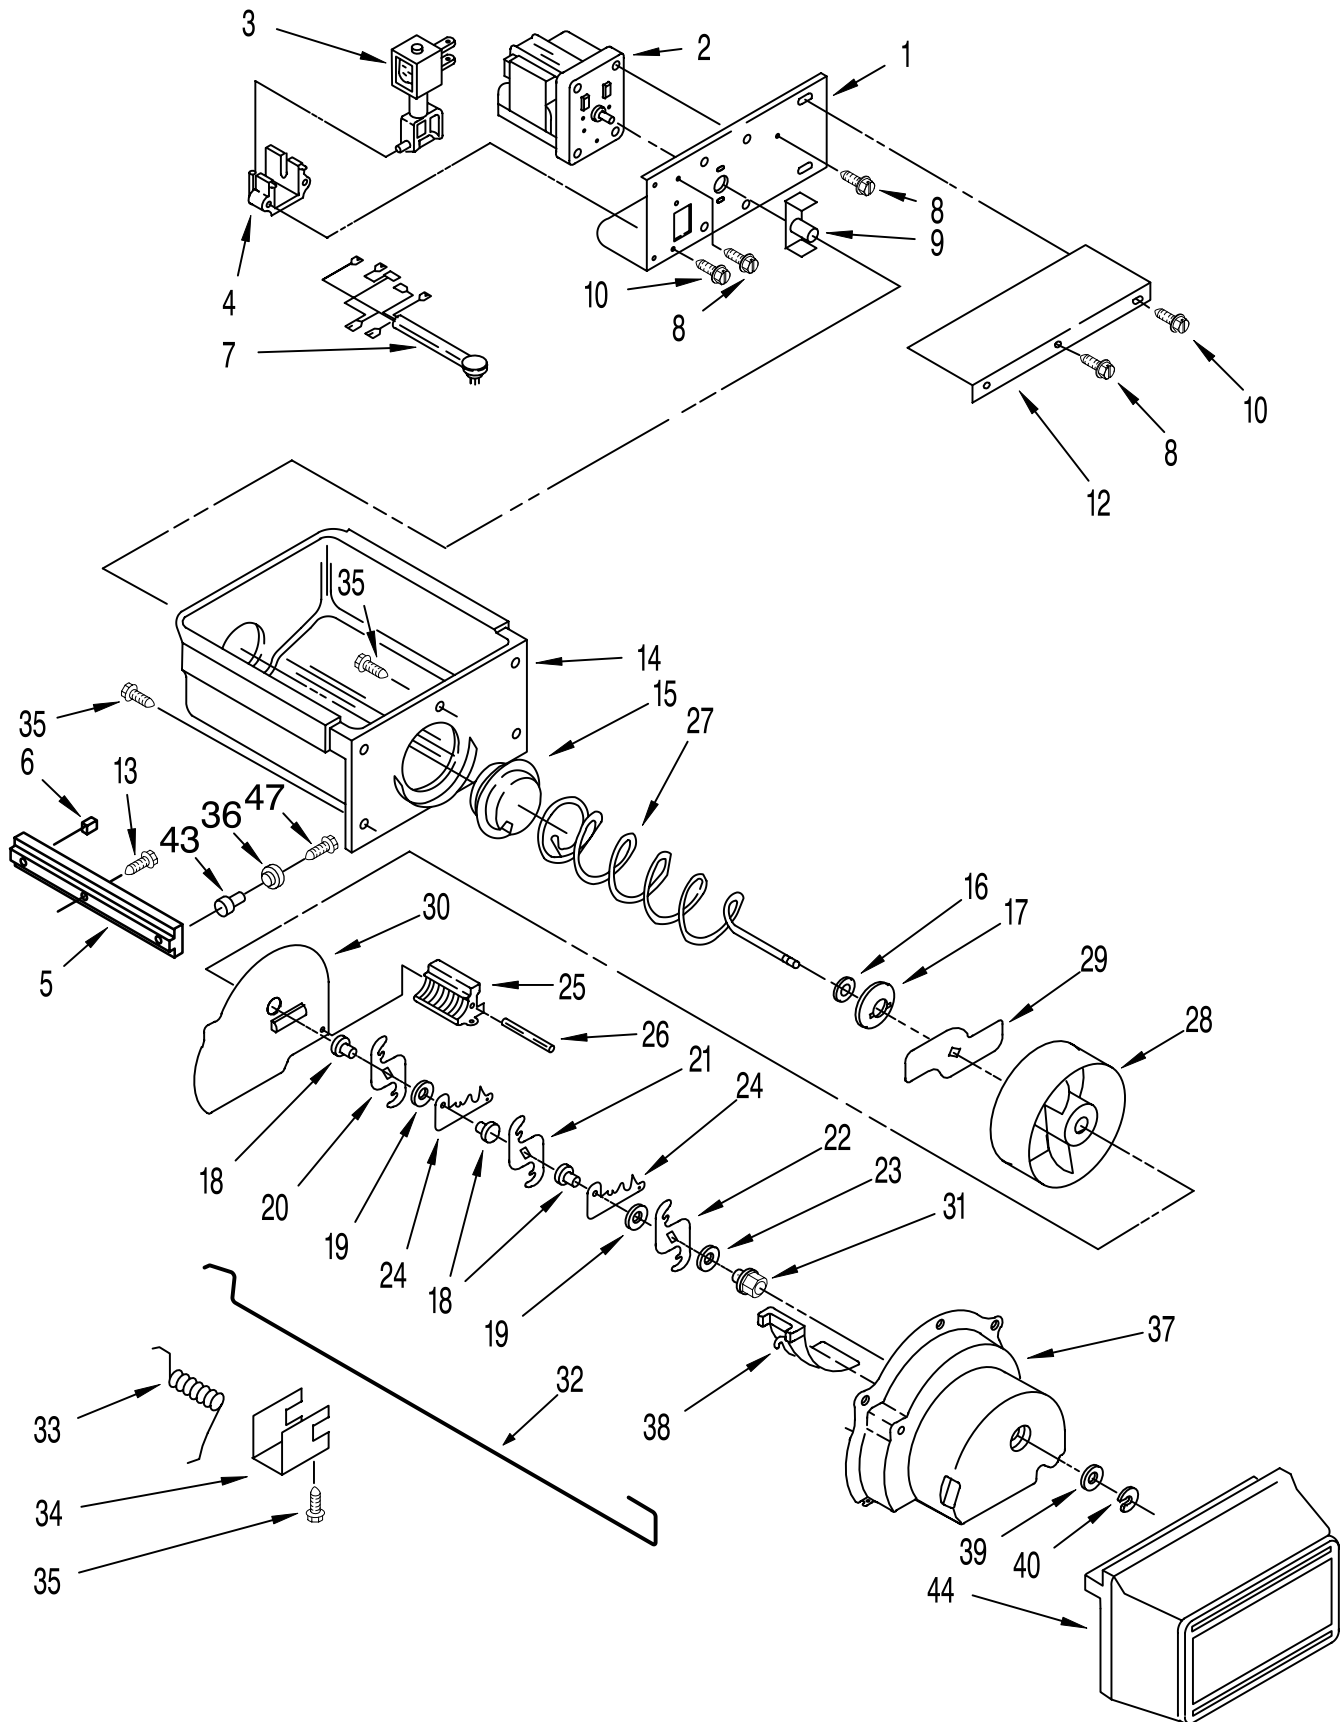

MOTOR AND ICE CONTAINER PARTS

For Models: KSSS42QDW05, KSSS42QDX05

FOR ORDERING INFORMATION REFER TO PARTS PRICE LIST

MOTOR AND ICE CONTAINER PARTS

For Models: KSSS42QDW05, KSSS42QDX05

Illus. No.	Part No.	DESCRIPTION
1	2003940	Bracket, Motor
2	2155263	Motor, Dispenser
3	2003979	Solenoid Assembly
4	2149100	Guide, Solenoid
5		Slide, Container
	2002720	Right Side
	2002721	Left Side
6	1113169	Stop, Roller
7	2004006	Wiring Assembly, Ice Dispenser
8	489399	Screw
9	983663	Coupling, Motor
10	489478	Screw
12	1113129	Cover, Motor
13	486194	Screw
14	2002726	Ice Container
15	983668	Coupling, Conveyor
16	1118480	Stop, Cone
17	1119074	Feeder Cone
18	1119005	Spacer, Step (3)
19	1119007	Spacer, Flat (2)
20	1119006	Blade, Rotary
21	1119012	Blade, Rotary
22	1119013	Blade, Rotary
23	489235	Washer, Plain
24	1119009	Blade, Fixed (2)
25	2157405	Block, Blade
26	489229	Roll Pin
27	2160602	Conveyor
28	2171681	Drum
29	1118470	Drive Bar
30	2171682	Floating Baffle
31	1119018	Nut, Bearing
32	2002728	Control Arm
33	1119020	Spring, Return
34	1119021	Retainer Clip, Rod
35	488886	Screw
36	2174388	Roller
37	2180348	Housing, Crusher
38	1119017	Deflector, Ice
39	489234	Washer, Plain
40	489236	Retainer Ring
43	2174478	Eyelet, Roller
44	2002723	Front Cover, Ice Container
47	489211	Screw
100	2002926	Complete Ice Container Assembly

FOR ORDERING INFORMATION REFER TO PARTS PRICE LIST